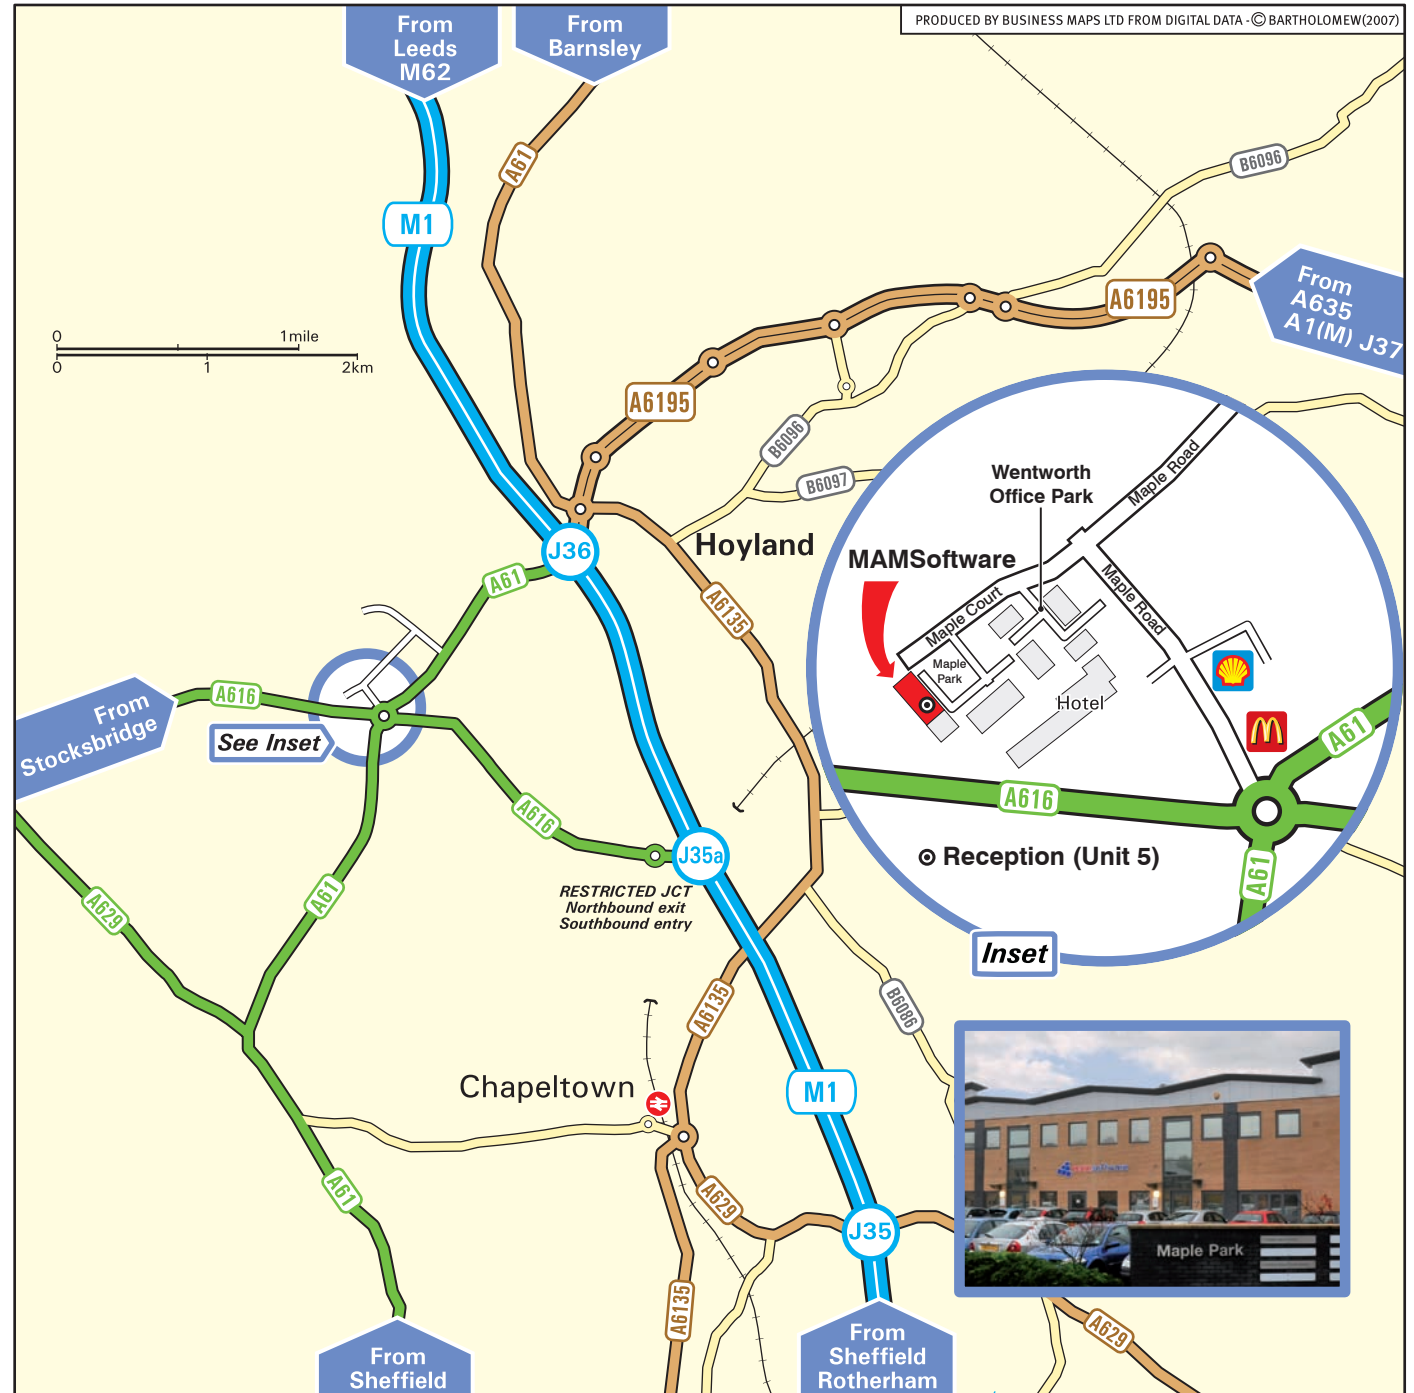

MAM Software Ltd.
 Maple Park · Maple Court
 Tankersley · Barnsley · S75 3DP
 Tel: 0870 766 7012 Fax: 0870 766 7023
 www.mamsoft.co.uk

From M1 / The North

- Leave the M1 at Junction 36 (signed Sheffield (N), Barnsley (S) & A61).
- At the roundabout take the third exit onto A61 Sheffield (North).
- At the roundabout take the fourth exit onto Maple Road (signposted Wentworth Business Park).
- At the end of the road, turn left into Maple Court.
- Take the second left into Maple Park (see inset).

From M1 / The South

- Leave the M1 at Junction 35a (signed Manchester & A616).
- At the roundabout at the end of the slip road, take the second exit onto the A616.
- At the roundabout junction with the A61, take the third exit onto Maple Road (signposted Wentworth Business Park).
- At the end of the road, turn left into Maple Court.
- Take the second left into Maple Park (see inset).

By Train 🚆

- Chapeltown station receives services from Sheffield, Barnsley, Penistone, Huddersfield, Castleford & Leeds.

PRODUCED BY BUSINESS MAPS LTD FROM DIGITAL DATA - © BARTHOLOMEW(2007)